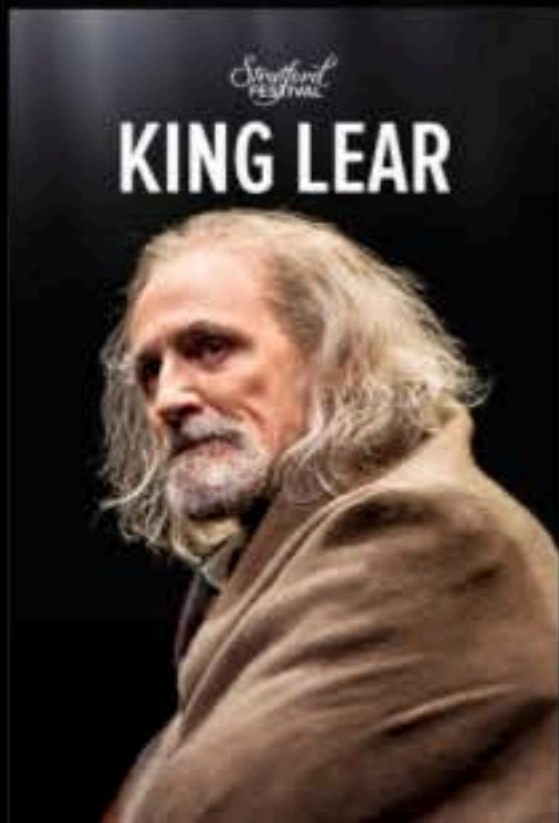

A close-up portrait of two women, Alexa Alice Joubin and Kate Hennig, against a grey background. Alexa Alice Joubin is on the left, smiling, with long dark hair. Kate Hennig is on the right, with short brown hair and a slight smile. A black rectangular box with a white border is centered over the lower part of their faces, containing the text 'CREATIVE CONCEPTS' in white, bold, uppercase letters.

CREATIVE CONCEPTS

ALEXA ALICE JOUBIN AND KATE HENNIG

LEER ESTATES

WATCH TRAILER

Comedy

NEW EPISODES WEEKLY!

From the boardroom to the bedroom, Leer Estates has had its share of volatility - and with the next generation poised to inherit the luxurious family legacy, truth, power and integrity come at a cost few can afford. Dan Chameroy stars in this melodramatic, nail-biting, hair-swooshing, double-take soap opera. Don't miss these brief but intense deep dives into romance, murder, mayhem and mystery, filmed on location at Stratford's Bruce Hotel.

Stratford Festival On Film

New Releases

Creative Concepts

Watch Now

Nov 12 to Sep 30

Alexa Alice Joubin of George Washington University and playwright Kate Hennig discuss literary star-cross'd lovers spanning the globe and different eras, as well as the politics of these romances within their cultures.